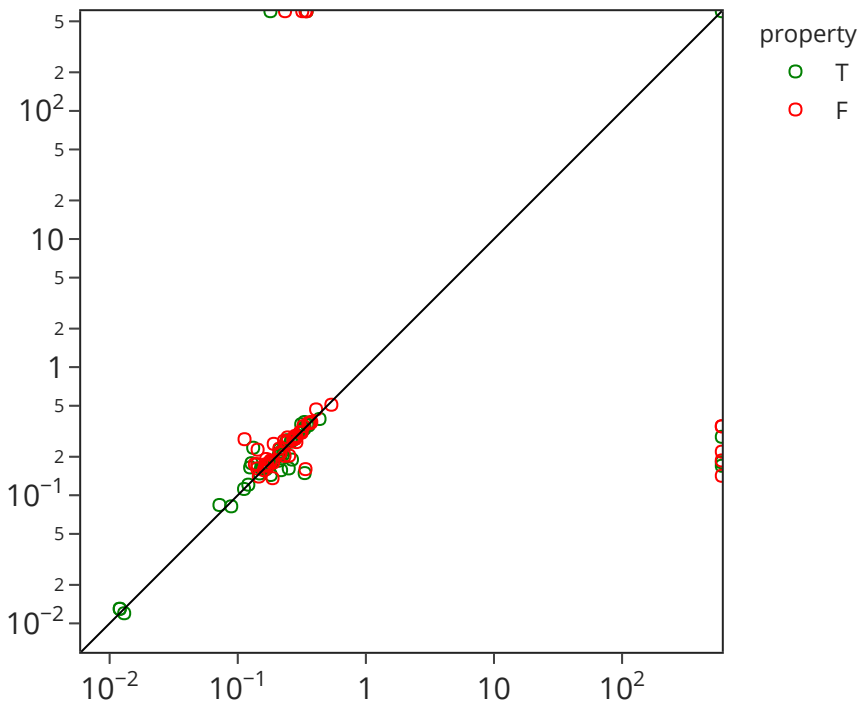

# robot2

pmc-sog (Pthreads, strategy: couv99-shy, # cores: 16)

pmc-sog (Pthreads, strategy: couv99-default, # cores: 16)